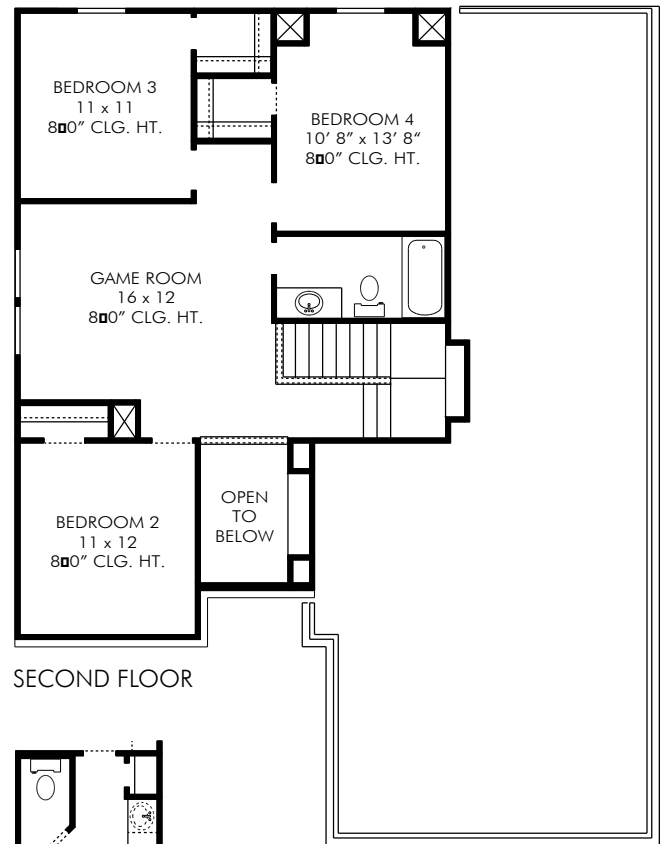

THE KEMPTON • 2,140 Sq. Ft.

- 4 Bedrooms, 2 1/2 Baths
- Master Bedroom Down with Walk-In Closet
- Formal Dining Room
- Gameroom Upstairs

Approved by: 10/27/2022

All square footage is approximate. Anglia Homes reserves the right to change specifications and designs without notice.

THE KEMPTON • 2,140 Sq. Ft.

ELEVATION S

ELEVATION B

ELEVATION T

All elevations and floor plan renderings may vary due to community specific Deed Restrictions, Building Code Requirements or Subdivision Builder Requirements as listed on Design Feature Sheet.