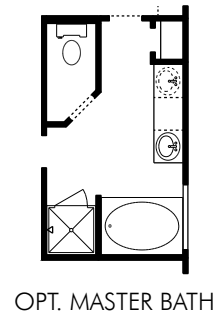

THE KEMPTON • 2,140 Sq. Ft.

- 4 Bedrooms, 2 1/2 Baths
- Master Bedroom Down with Walk-In Closet
- Formal Dining Room
- Gameroom Upstairs

Approved by: 10/27/2022

All square footage is approximate. Anglia Homes reserves the right to change specifications and designs without notice.

THE KEMPTON • 2,140 Sq. Ft.

ELEVATION S

ELEVATION B

ELEVATION T

All elevations and floor plan renderings may vary due to community specific Deed Restrictions, Building Code Requirements or Subdivision Builder Requirements as listed on Design Feature Sheet.