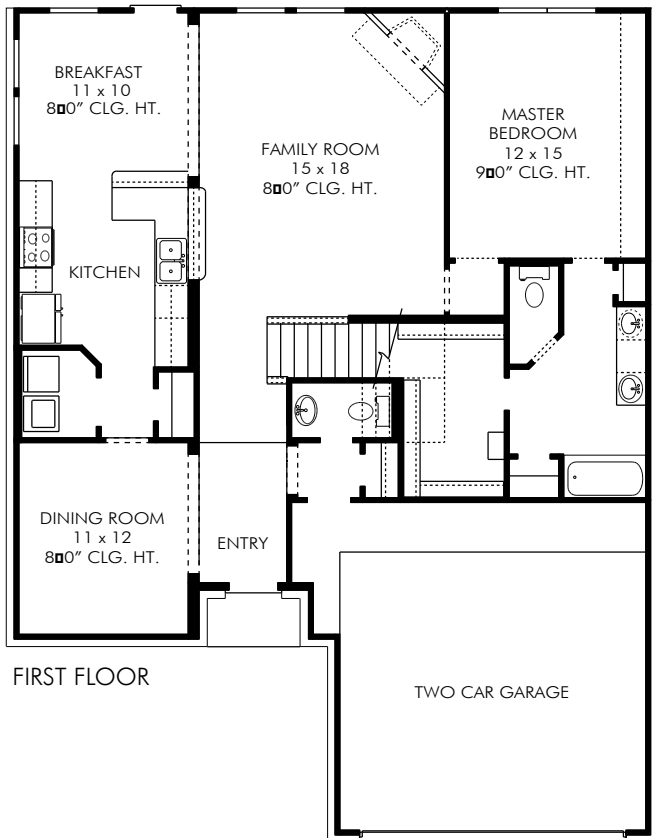

THE KEMPTON • 2,140 Sq. Ft.

- 4 Bedrooms, 2 1/2 Baths
- Master Bedroom Down with Walk-In Closet
- Formal Dining Room
- Gameroom Upstairs

Approved by: 10/27/2022

All square footage is approximate. Anglia Homes reserves the right to change specifications and designs without notice.

THE KEMPTON • 2,140 Sq. Ft.

ELEVATION S

ELEVATION B

ELEVATION T

All elevations and floor plan renderings may vary due to community specific Deed Restrictions, Building Code Requirements or Subdivision Builder Requirements as listed on Design Feature Sheet.